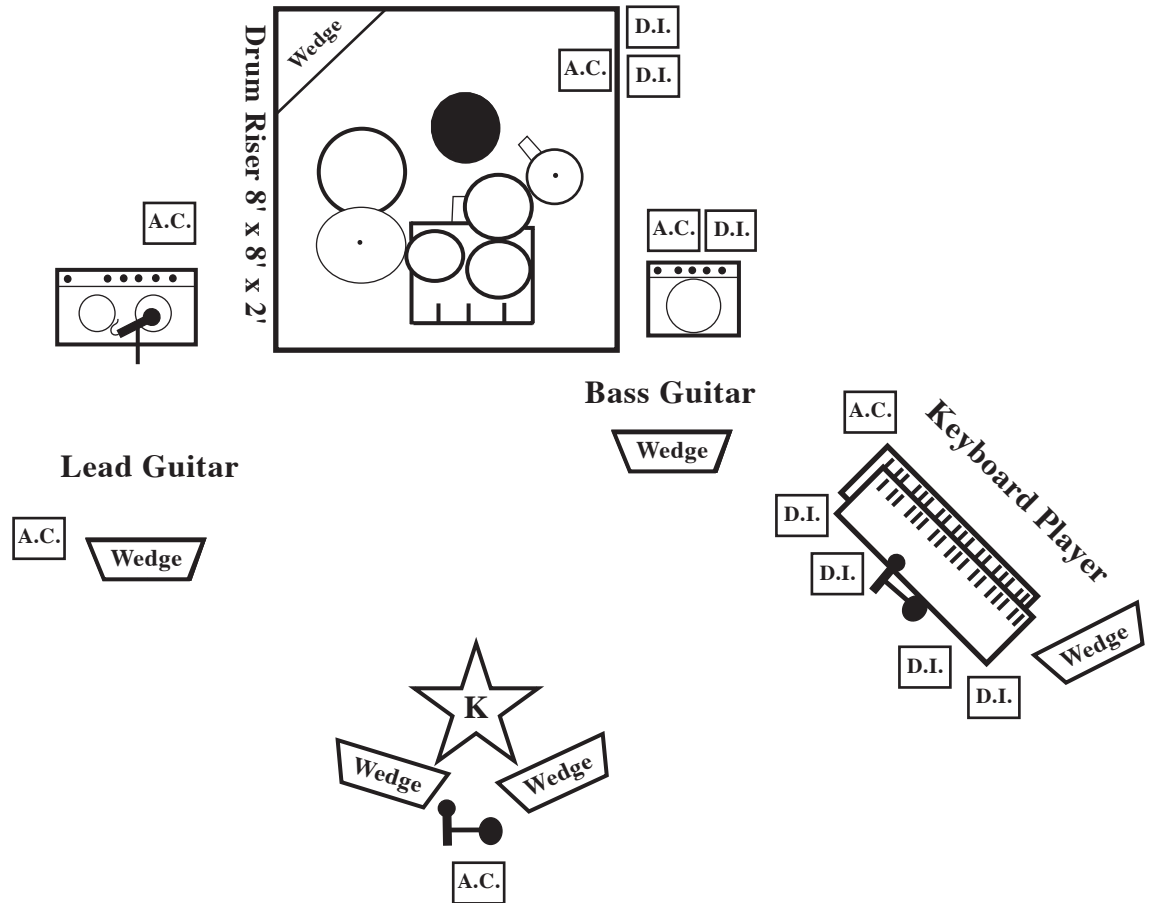

# Karissa Stage Plot

## Monitor Mixes:

- Mix 1 - Keyboards
- Mix 2 - Bass Guitar
- Mix 3 - Lead Vocal
- Mix 4 - Lead Guitar
- Mix 5 - Drums

**Production Info:**  
 Chris Clark  
 (Band Leader/ Road Mngr. )  
 (615)476-7625  
 thebandleader@comcast.net  
 Nashfilms Records  
 (615)320-4342

## Input List:

1. Kick
2. Snare
3. Hat
4. Tom 1
5. Tom 2
6. Floor
7. Drum Trigger (D.I.-Left)
8. Drum Trigger (D.I.-Right)
9. Bass (D.I.)
10. Lead Guitar (Amp Mic)
11. Keyboard 1 (D.I.-Left)
12. Keyboard 1 (D.I.-Right)
13. Keyboard 2 (D.I.-Left)
14. Keyboard 2 (D.I.-Right)
15. Keyboard Vocal
16. Karissa Lead Vocal
17. Spare Vocal